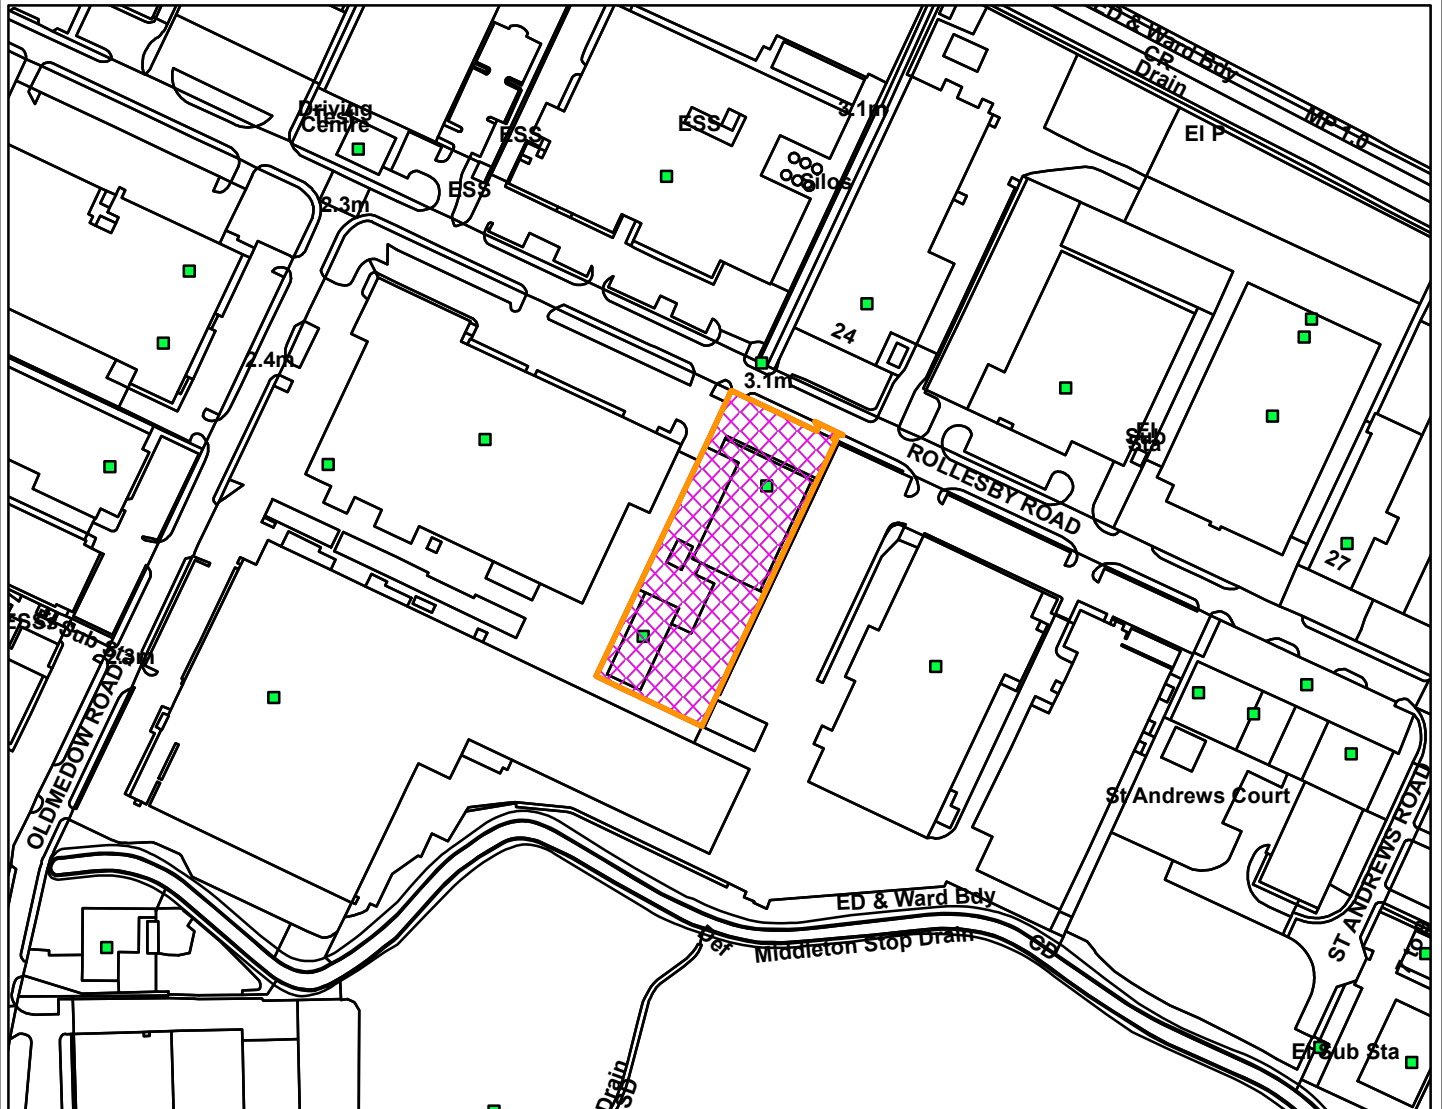

Reeve Wood Rollesby Road Hardwick Industrial Estate King's Lynn Norfolk PE

Legend

[Empty legend box]

Scale: 1:2,500

Reproduced from the Ordnance Survey map with permission of the Controller of His Majesty's Stationery Office © Crown Copyright 2023.

Unauthorised reproduction infringes Crown Copyright and may lead to prosecution or civil proceedings.

Organisation	BCKLWN
Department	Department
Comments	Not Set
Date	16/12/2024
MSA Number	0100024314